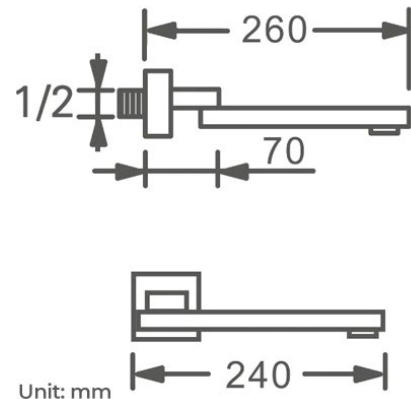

**TOUCH PANEL CONTROLLED THERMOSTATIC MUSICAL RECESSED CEILING MOUNT RAINFALL MIST WATERFALL SHOWER SYSTEM WITH JETTED BODY SPRAYS AND HAND SHOWER SPECIFICATIONS**

**Shower Head**

Shower Head 3 Functions: Waterfall, Rainfall & Mist  
 Shower head size: 20 x 20 inch  
 Each function run all together and separately  
 Music and LED light work by electronic  
 All Metal Material: Solid Brass; Stainless Steel (top showerhead, hose)  
 Shower Head Mounting: Flush on ceiling  
 Hand Spray Hose: 59 inch  
 Water flow: 2.5 GPM ~ 5.5 GPM  
 Water pressure: 0.3 MPA ~ 1 MPA  
 Water pipe lines: 3/4 inch water pipes for the hot and cold water mixer inlet, the others are 1/2 inch

All dimensions and specifications are nominal and may vary. Use actual products for accuracy in critical situations.

**Shower Mixer**

Product shown is only for installation display purpose

**Shower Mixer Connections**

**Hand Shower**

Flow Rate: 2.0 GPM / 7.6 LPM

**Spout**

**Body Jet**

Thread Interface Size: G 1/2 Inch  
 Type: Fixed Rotatable Type  
 Installation Type: Wall Mounted  
 Material: Brass  
 Feature: Can rotate 360 degrees  
 Flow Rate: 1.5 GPM / 5.7 LPM (each Bodyspray)