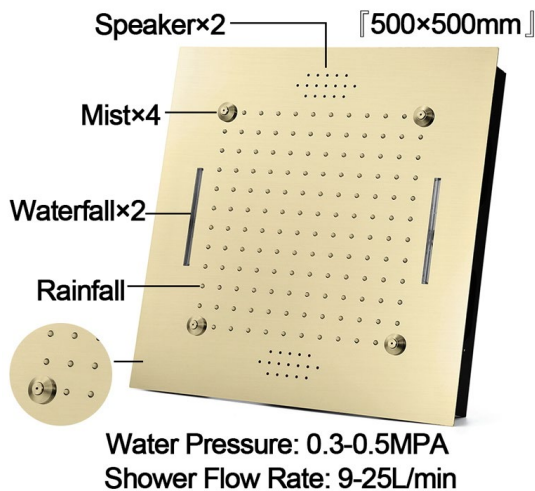

**TOUCH PANEL CONTROLLED THERMOSTATIC MUSICAL RECESSED CEILING MOUNT RAINFALL MIST WATERFALL SHOWER SYSTEM WITH JETTED BODY SPRAYS AND HAND SHOWER SPECIFICATIONS**

**Shower Head**

Shower Head 3 Functions: Waterfall, Rainfall & Mist  
 Shower head size: 20 x 20 inch  
 Each function run all together and separately  
 Music and LED light work by electronic  
 All Metal Material: Solid Brass; Stainless Steel (top showerhead, hose)  
 Shower Head Mounting: Flush on ceiling  
 Hand Spray Hose: 59 inch  
 Water flow: 2.5 GPM ~ 5.5 GPM  
 Water pressure: 0.3 MPA ~ 1 MPA  
 Water pipe lines: 3/4 inch water pipes for the hot and cold water mixer inlet, the others are 1/2 inch

**Touch Panel Control**

- Turn On/Off Control
- MANUAL MODE**  
Total 64 colors
- Auto mode setting
- AUTO MODE**  
Total 11 Auto mode
- Set the speed of color change, fast/slow

**304 Stainless Steel**

Product shown is only for installation display purpose

All dimensions and specifications are nominal and may vary. Use actual products for accuracy in critical situations.

**Shower Mixer**

Product shown is only for installation display purpose

**Shower Mixer Connections**

**Hand Shower**

Flow Rate: 2.0 GPM / 7.6 LPM

**Spout**

**Body Jet**

Thread Interface Size: G 1/2 Inch  
 Type: Fixed Rotatable Type  
 Installation Type: Wall Mounted  
 Material: Brass  
 Feature: Can rotate 360 degrees  
 Flow Rate: 1.5 GPM / 5.7 LPM (each Bodyspray)