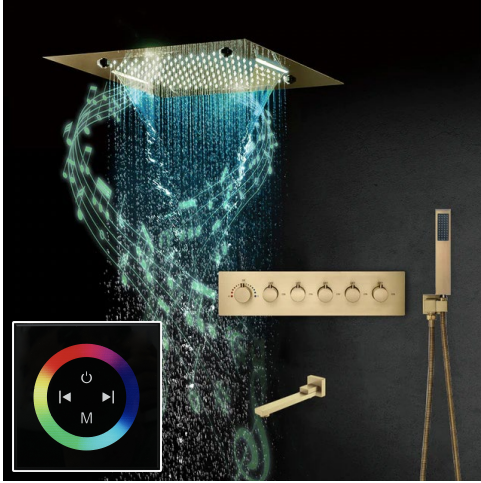

**TOUCH PANEL CONTROLLED THERMOSTATIC MUSICAL RECESSED CEILING MOUNT RAINFALL MIST WATERFALL SHOWER SYSTEM WITH JETTED BODY SPRAYS AND HAND SHOWER SPECIFICATIONS**

**Shower Head**

Shower Head 3 Functions: Waterfall, Rainfall & Mist  
 Shower head size: 20 x 20 inch  
 Each function run all together and separately  
 Music and LED light work by electronic  
 All Metal Material: Solid Brass; Stainless Steel (top showerhead, hose)  
 Shower Head Mounting: Flush on ceiling  
 Hand Spray Hose: 59 inch  
 Water flow: 2.5 GPM ~ 5.5 GPM  
 Water pressure: 0.3 MPA ~ 1 MPA  
 Water pipe lines: 3/4 inch water pipes for the hot and cold water mixer inlet, the others are 1/2 inch

**Touch Panel Control**

- Turn On/Off Control
- MANUAL MODE**  
Total 64 colors
- Auto mode setting
- AUTO MODE**  
Total 11 Auto mode
- Set the speed of color change, fast/slow

**304 Stainless Steel**

Product shown is only for installation display purpose

All dimensions and specifications are nominal and may vary. Use actual products for accuracy in critical situations.

**Shower Mixer**

Product shown is only for installation display purpose

**Shower Mixer Connections**

**Hand Shower**

Flow Rate: 2.0 GPM / 7.6 LPM

**Spout**

**Body Jet**

Thread Interface Size: G 1/2 Inch  
 Type: Fixed Rotatable Type  
 Installation Type: Wall Mounted  
 Material: Brass  
 Feature: Can rotate 360 degrees  
 Flow Rate: 1.5 GPM / 5.7 LPM (each Bodyspray)