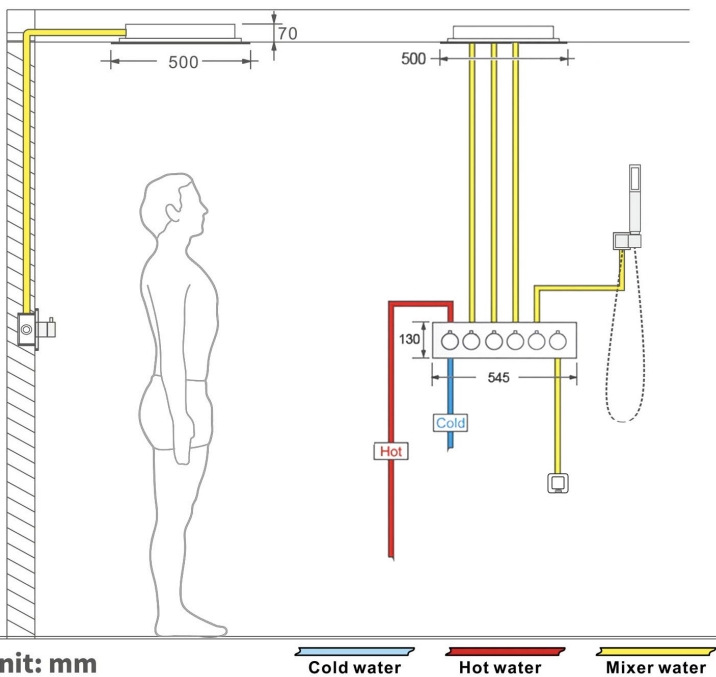

**TOUCH PANEL CONTROLLED THERMOSTATIC MUSICAL RECESSED CEILING MOUNT RAINFALL MIST WATERFALL SHOWER SYSTEM WITH JETTED BODY SPRAYS AND HAND SHOWER SPECIFICATIONS**

**Shower Head**

Shower Head 3 Functions: Waterfall, Rainfall & Mist  
 Shower head size: 20 x 20 inch  
 Each function run all together and separately  
 Music and LED light work by electronic  
 All Metal Material: Solid Brass; Stainless Steel (top showerhead, hose)  
 Shower Head Mounting: Flush on ceiling  
 Hand Spray Hose: 59 inch  
 Water flow: 2.5 GPM ~ 5.5 GPM  
 Water pressure: 0.3 MPA ~ 1 MPA  
 Water pipe lines: 3/4 inch water pipes for the hot and cold water mixer inlet, the others are 1/2 inch

**Touch Panel Control**

- Turn On/Off Control
- MANUAL MODE**  
Total 64 colors
- Auto mode setting
- AUTO MODE**  
Total 11 Auto mode
- Set the speed of color change, fast/slow

**304 Stainless Steel**

Product shown is only for installation display purpose

All dimensions and specifications are nominal and may vary. Use actual products for accuracy in critical situations.

**Shower Mixer**

Product shown is only for installation display purpose

**Shower Mixer Connections**

**Hand Shower**

Flow Rate: 2.0 GPM / 7.6 LPM

**Spout**

**Body Jet**

Thread Interface Size: G 1/2 Inch  
 Type: Fixed Rotatable Type  
 Installation Type: Wall Mounted  
 Material: Brass  
 Feature: Can rotate 360 degrees  
 Flow Rate: 1.5 GPM / 5.7 LPM (each Bodyspray)