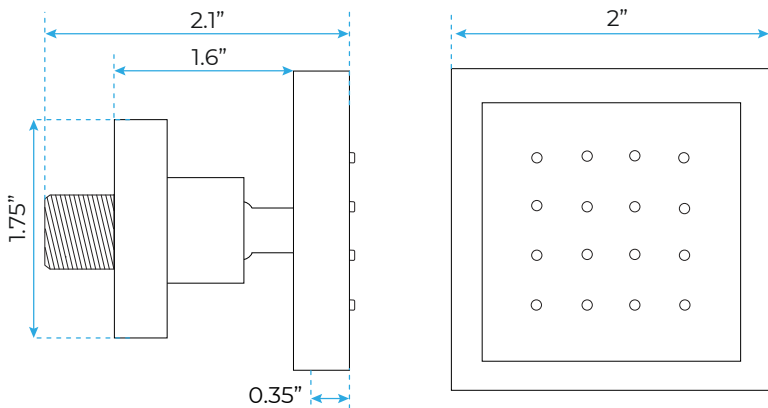

**TOUCH PANEL CONTROLLED THERMOSTATIC MUSICAL RECESSED CEILING MOUNT RAINFALL MIST WATERFALL SHOWER SYSTEM WITH JETTED BODY SPRAYS AND HAND SHOWER SPECIFICATIONS**

**Shower Head**

Shower Head 3 Functions: Waterfall, Rainfall & Mist  
 Shower head size: 20 x 20 inch  
 Each function run all together and separately  
 Music and LED light work by electronic  
 All Metal Material: Solid Brass; Stainless Steel (top showerhead, hose)  
 Shower Head Mounting: Flush on ceiling  
 Hand Spray Hose: 59 inch  
 Water flow: 2.5 GPM ~ 5.5 GPM  
 Water pressure: 0.3 MPA ~ 1 MPA  
 Water pipe lines: 3/4 inch water pipes for the hot and cold water mixer inlet, the others are 1/2 inch

All dimensions and specifications are nominal and may vary. Use actual products for accuracy in critical situations.

**Shower Mixer**

Product shown is only for installation display purpose

**Shower Mixer Connections**

**Hand Shower**

Flow Rate: 2.0 GPM / 7.6 LPM

**Spout**

**Body Jet**

Thread Interface Size: G 1/2 Inch  
 Type: Fixed Rotatable Type  
 Installation Type: Wall Mounted  
 Material: Brass  
 Feature: Can rotate 360 degrees  
 Flow Rate: 1.5 GPM / 5.7 LPM (each Bodyspray)