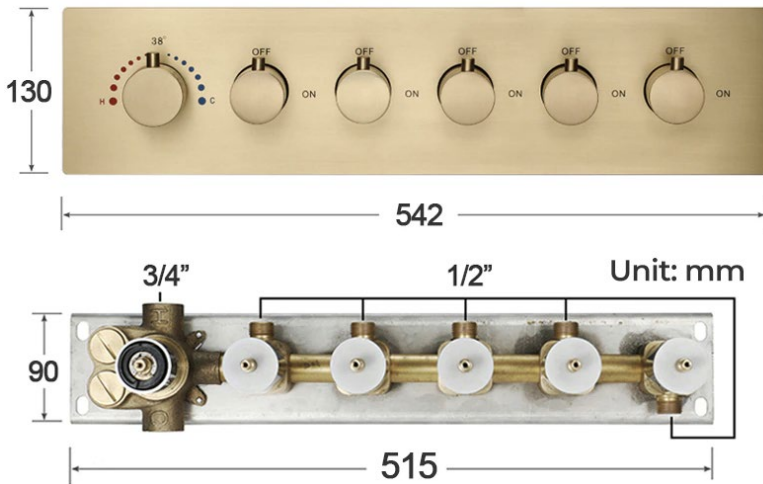

**TOUCH PANEL CONTROLLED THERMOSTATIC MUSICAL RECESSED CEILING MOUNT RAINFALL MIST WATERFALL SHOWER SYSTEM WITH JETTED BODY SPRAYS AND HAND SHOWER SPECIFICATIONS**

**Shower Head**

Shower Head 3 Functions: Waterfall, Rainfall & Mist  
 Shower head size: 20 x 20 inch  
 Each function run all together and separately  
 Music and LED light work by electronic  
 All Metal Material: Solid Brass; Stainless Steel (top showerhead, hose)  
 Shower Head Mounting: Flush on ceiling  
 Hand Spray Hose: 59 inch  
 Water flow: 2.5 GPM ~ 5.5 GPM  
 Water pressure: 0.3 MPA ~ 1 MPA  
 Water pipe lines: 3/4 inch water pipes for the hot and cold water mixer inlet, the others are 1/2 inch

**Touch Panel Control**

- Turn On/Off Control
- MANUAL MODE**  
Total 64 colors
- Auto mode setting
- AUTO MODE**  
Total 11 Auto mode
- Set the speed of color change, fast/slow

**304 Stainless Steel**

Product shown is only for installation display purpose

All dimensions and specifications are nominal and may vary. Use actual products for accuracy in critical situations.

**Shower Mixer**

Product shown is only for installation display purpose

**Shower Mixer Connections**

**Hand Shower**

Flow Rate: 2.0 GPM / 7.6 LPM

**Spout**

**Body Jet**

Thread Interface Size: G 1/2 Inch  
 Type: Fixed Rotatable Type  
 Installation Type: Wall Mounted  
 Material: Brass  
 Feature: Can rotate 360 degrees  
 Flow Rate: 1.5 GPM / 5.7 LPM (each Bodyspray)