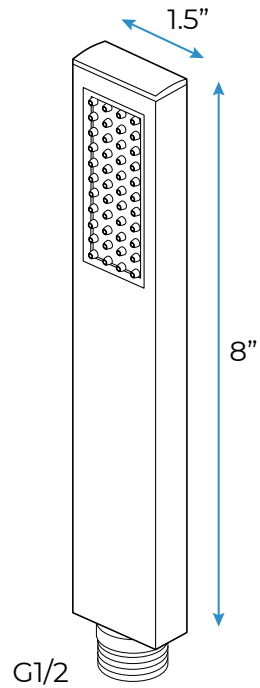

**TOUCH PANEL CONTROLLED THERMOSTATIC MUSICAL RECESSED CEILING MOUNT RAINFALL MIST WATERFALL SHOWER SYSTEM WITH JETTED BODY SPRAYS AND HAND SHOWER SPECIFICATIONS**

**Shower Head**

Shower Head 3 Functions: Waterfall, Rainfall & Mist  
 Shower head size: 20 x 20 inch  
 Each function run all together and separately  
 Music and LED light work by electronic  
 All Metal Material: Solid Brass; Stainless Steel (top showerhead, hose)  
 Shower Head Mounting: Flush on ceiling  
 Hand Spray Hose: 59 inch  
 Water flow: 2.5 GPM ~ 5.5 GPM  
 Water pressure: 0.3 MPA ~ 1 MPA  
 Water pipe lines: 3/4 inch water pipes for the hot and cold water mixer inlet, the others are 1/2 inch

All dimensions and specifications are nominal and may vary. Use actual products for accuracy in critical situations.

**Shower Mixer**

Product shown is only for installation display purpose

**Shower Mixer Connections**

**Hand Shower**

Flow Rate: 2.0 GPM / 7.6 LPM

**Spout**

**Body Jet**

Thread Interface Size: G 1/2 Inch  
 Type: Fixed Rotatable Type  
 Installation Type: Wall Mounted  
 Material: Brass  
 Feature: Can rotate 360 degrees  
 Flow Rate: 1.5 GPM / 5.7 LPM (each Bodyspray)