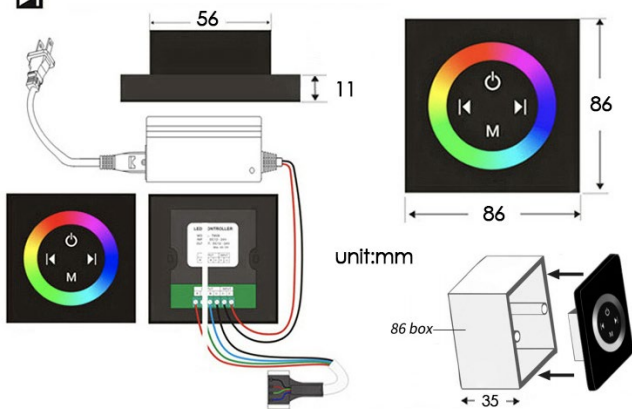

**TOUCH PANEL CONTROLLED THERMOSTATIC MUSICAL RECESSED CEILING MOUNT RAINFALL MIST WATERFALL SHOWER SYSTEM WITH JETTED BODY SPRAYS AND HAND SHOWER SPECIFICATIONS**

**Shower Head**

Shower Head 3 Functions: Waterfall, Rainfall & Mist  
 Shower head size: 20 x 20 inch  
 Each function run all together and separately  
 Music and LED light work by electronic  
 All Metal Material: Solid Brass; Stainless Steel (top showerhead, hose)  
 Shower Head Mounting: Flush on ceiling  
 Hand Spray Hose: 59 inch  
 Water flow: 2.5 GPM ~ 5.5 GPM  
 Water pressure: 0.3 MPA ~ 1 MPA  
 Water pipe lines: 3/4 inch water pipes for the hot and cold water mixer inlet, the others are 1/2 inch

**Touch Panel Control**

- Turn On/Off Control
- MANUAL MODE**  
Total 64 colors
- Auto mode setting
- AUTO MODE**  
Total 11 Auto mode
- Set the speed of color change, fast/slow

**304 Stainless Steel**

Product shown is only for installation display purpose

All dimensions and specifications are nominal and may vary. Use actual products for accuracy in critical situations.

**Shower Mixer**

Product shown is only for installation display purpose

**Shower Mixer Connections**

**Hand Shower**

Flow Rate: 2.0 GPM / 7.6 LPM

**Spout**

**Body Jet**

Thread Interface Size: G 1/2 Inch  
 Type: Fixed Rotatable Type  
 Installation Type: Wall Mounted  
 Material: Brass  
 Feature: Can rotate 360 degrees  
 Flow Rate: 1.5 GPM / 5.7 LPM (each Bodyspray)