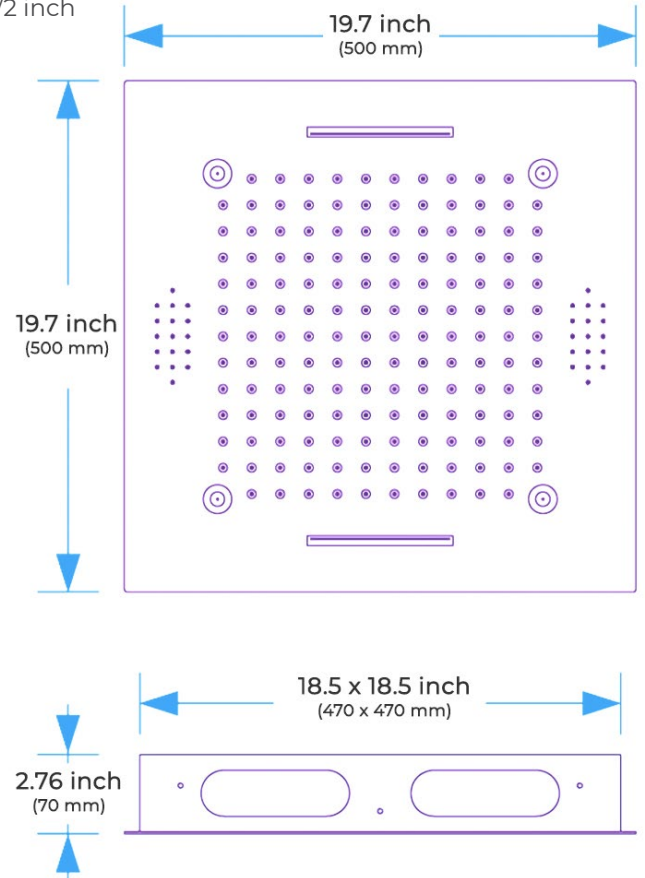

**TOUCH PANEL CONTROLLED THERMOSTATIC MUSICAL RECESSED CEILING MOUNT RAINFALL MIST WATERFALL SHOWER SYSTEM WITH JETTED BODY SPRAYS AND HAND SHOWER SPECIFICATIONS**

**Shower Head**

Shower Head 3 Functions: Waterfall, Rainfall & Mist  
 Shower head size: 20 x 20 inch  
 Each function run all together and separately  
 Music and LED light work by electronic  
 All Metal Material: Solid Brass; Stainless Steel (top showerhead, hose)  
 Shower Head Mounting: Flush on ceiling  
 Hand Spray Hose: 59 inch  
 Water flow: 2.5 GPM ~ 5.5 GPM  
 Water pressure: 0.3 MPA ~ 1 MPA  
 Water pipe lines: 3/4 inch water pipes for the hot and cold water mixer inlet, the others are 1/2 inch

**Touch Panel Control**

- Turn On/Off Control
- MANUAL MODE**  
Total 64 colors
- Auto mode setting
- AUTO MODE**  
Total 11 Auto mode
- Set the speed of color change, fast/slow

**304 Stainless Steel**

Product shown is only for installation display purpose

All dimensions and specifications are nominal and may vary. Use actual products for accuracy in critical situations.

**Shower Mixer**

Product shown is only for installation display purpose

**Shower Mixer Connections**

**Hand Shower**

Flow Rate: 2.0 GPM / 7.6 LPM

**Spout**

**Body Jet**

Thread Interface Size: G 1/2 Inch  
 Type: Fixed Rotatable Type  
 Installation Type: Wall Mounted  
 Material: Brass  
 Feature: Can rotate 360 degrees  
 Flow Rate: 1.5 GPM / 5.7 LPM (each Bodyspray)